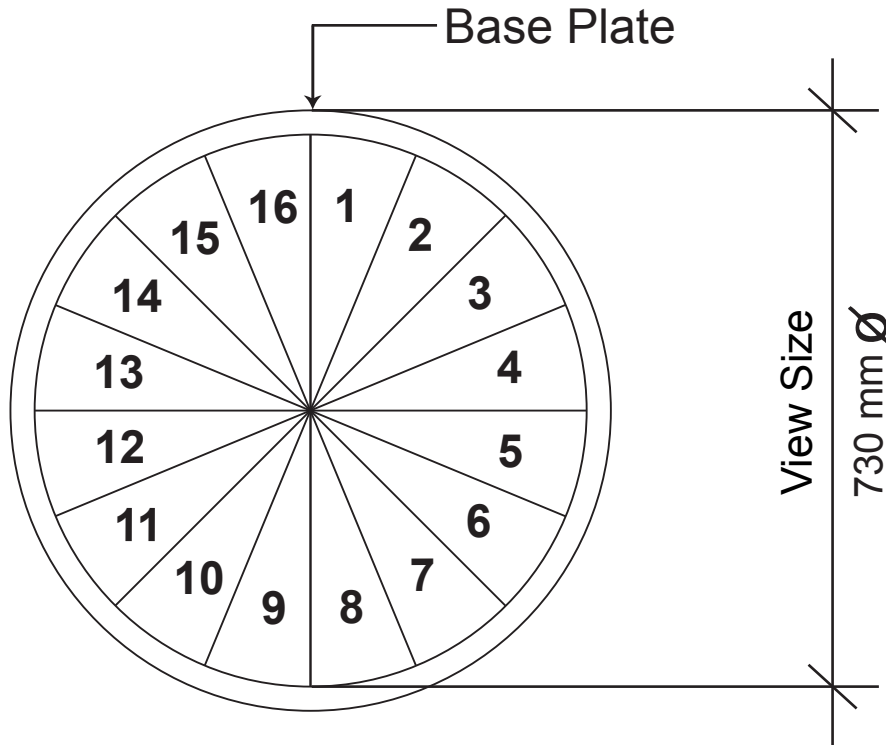

# GD-S-WF-01KSET Wheel of Fortune

Graphic size : 730mm  $\varnothing$ , 16 parts or 32 parts

Scale 1:10