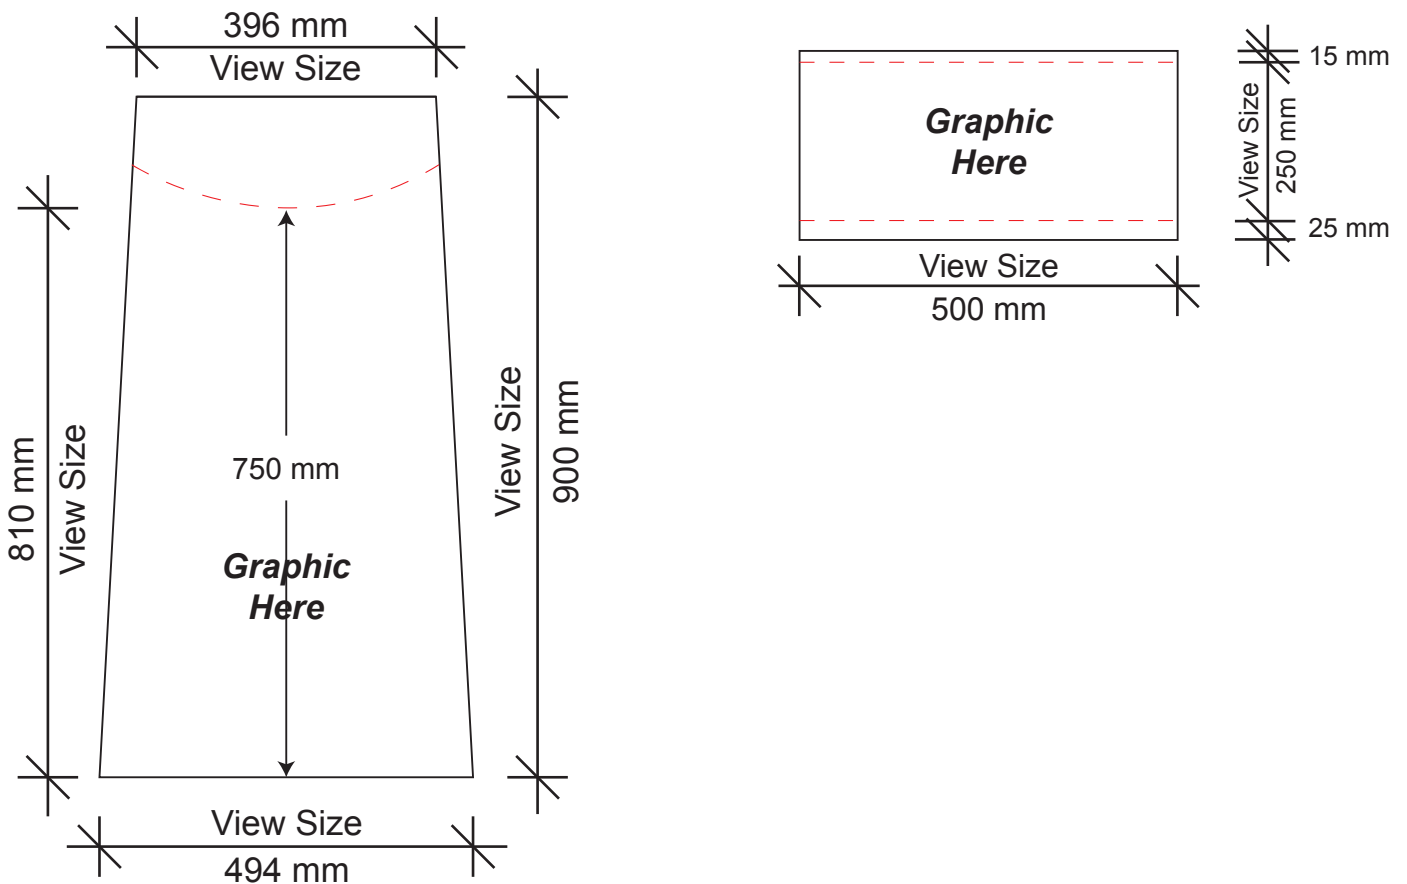

# GD-S-WF-01KSET Wheel of Fortune

Graphic size : 730mm  $\varnothing$ , 16 parts or 32 parts

Scale 1:10