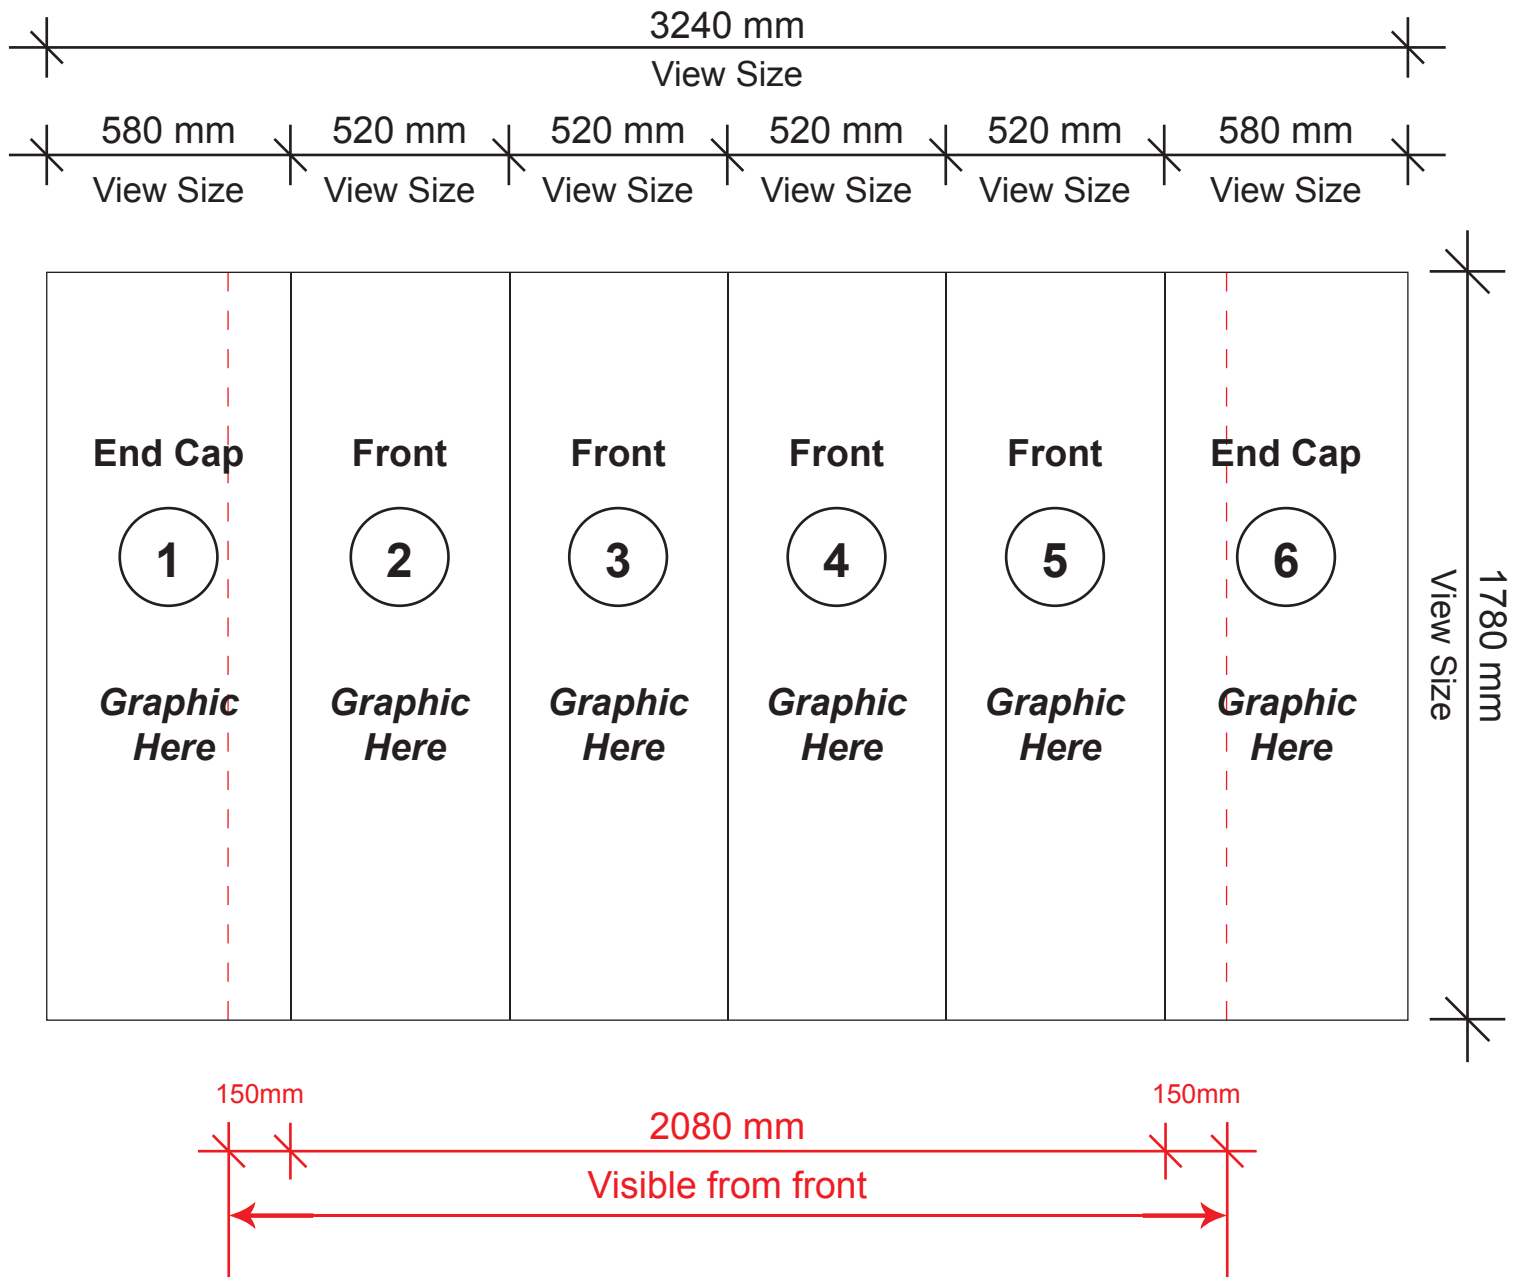

P-M-4C

Mini Pop-Up-Curve

Print on LPA180 Sticker
Mount onto Milky White PVC Sheet
Magnetic Strip at Left & Right for Individual panel

Scale 1 : 18