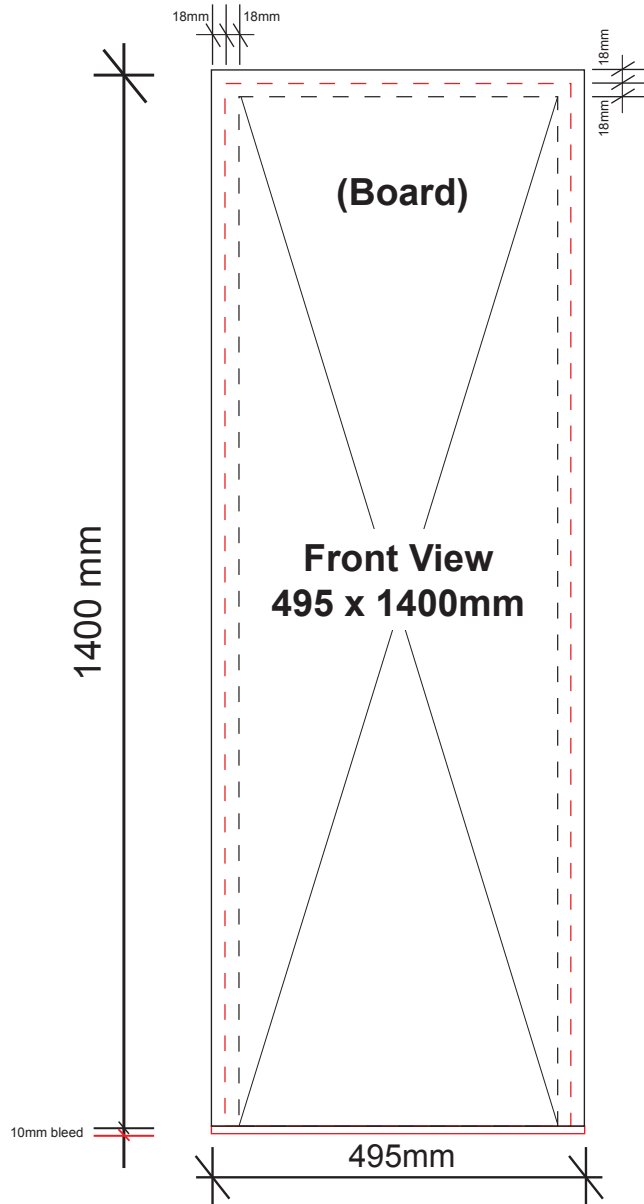

S-AB-01

Airport Stand

(1 side printing)

Front side only

Scale 1:10