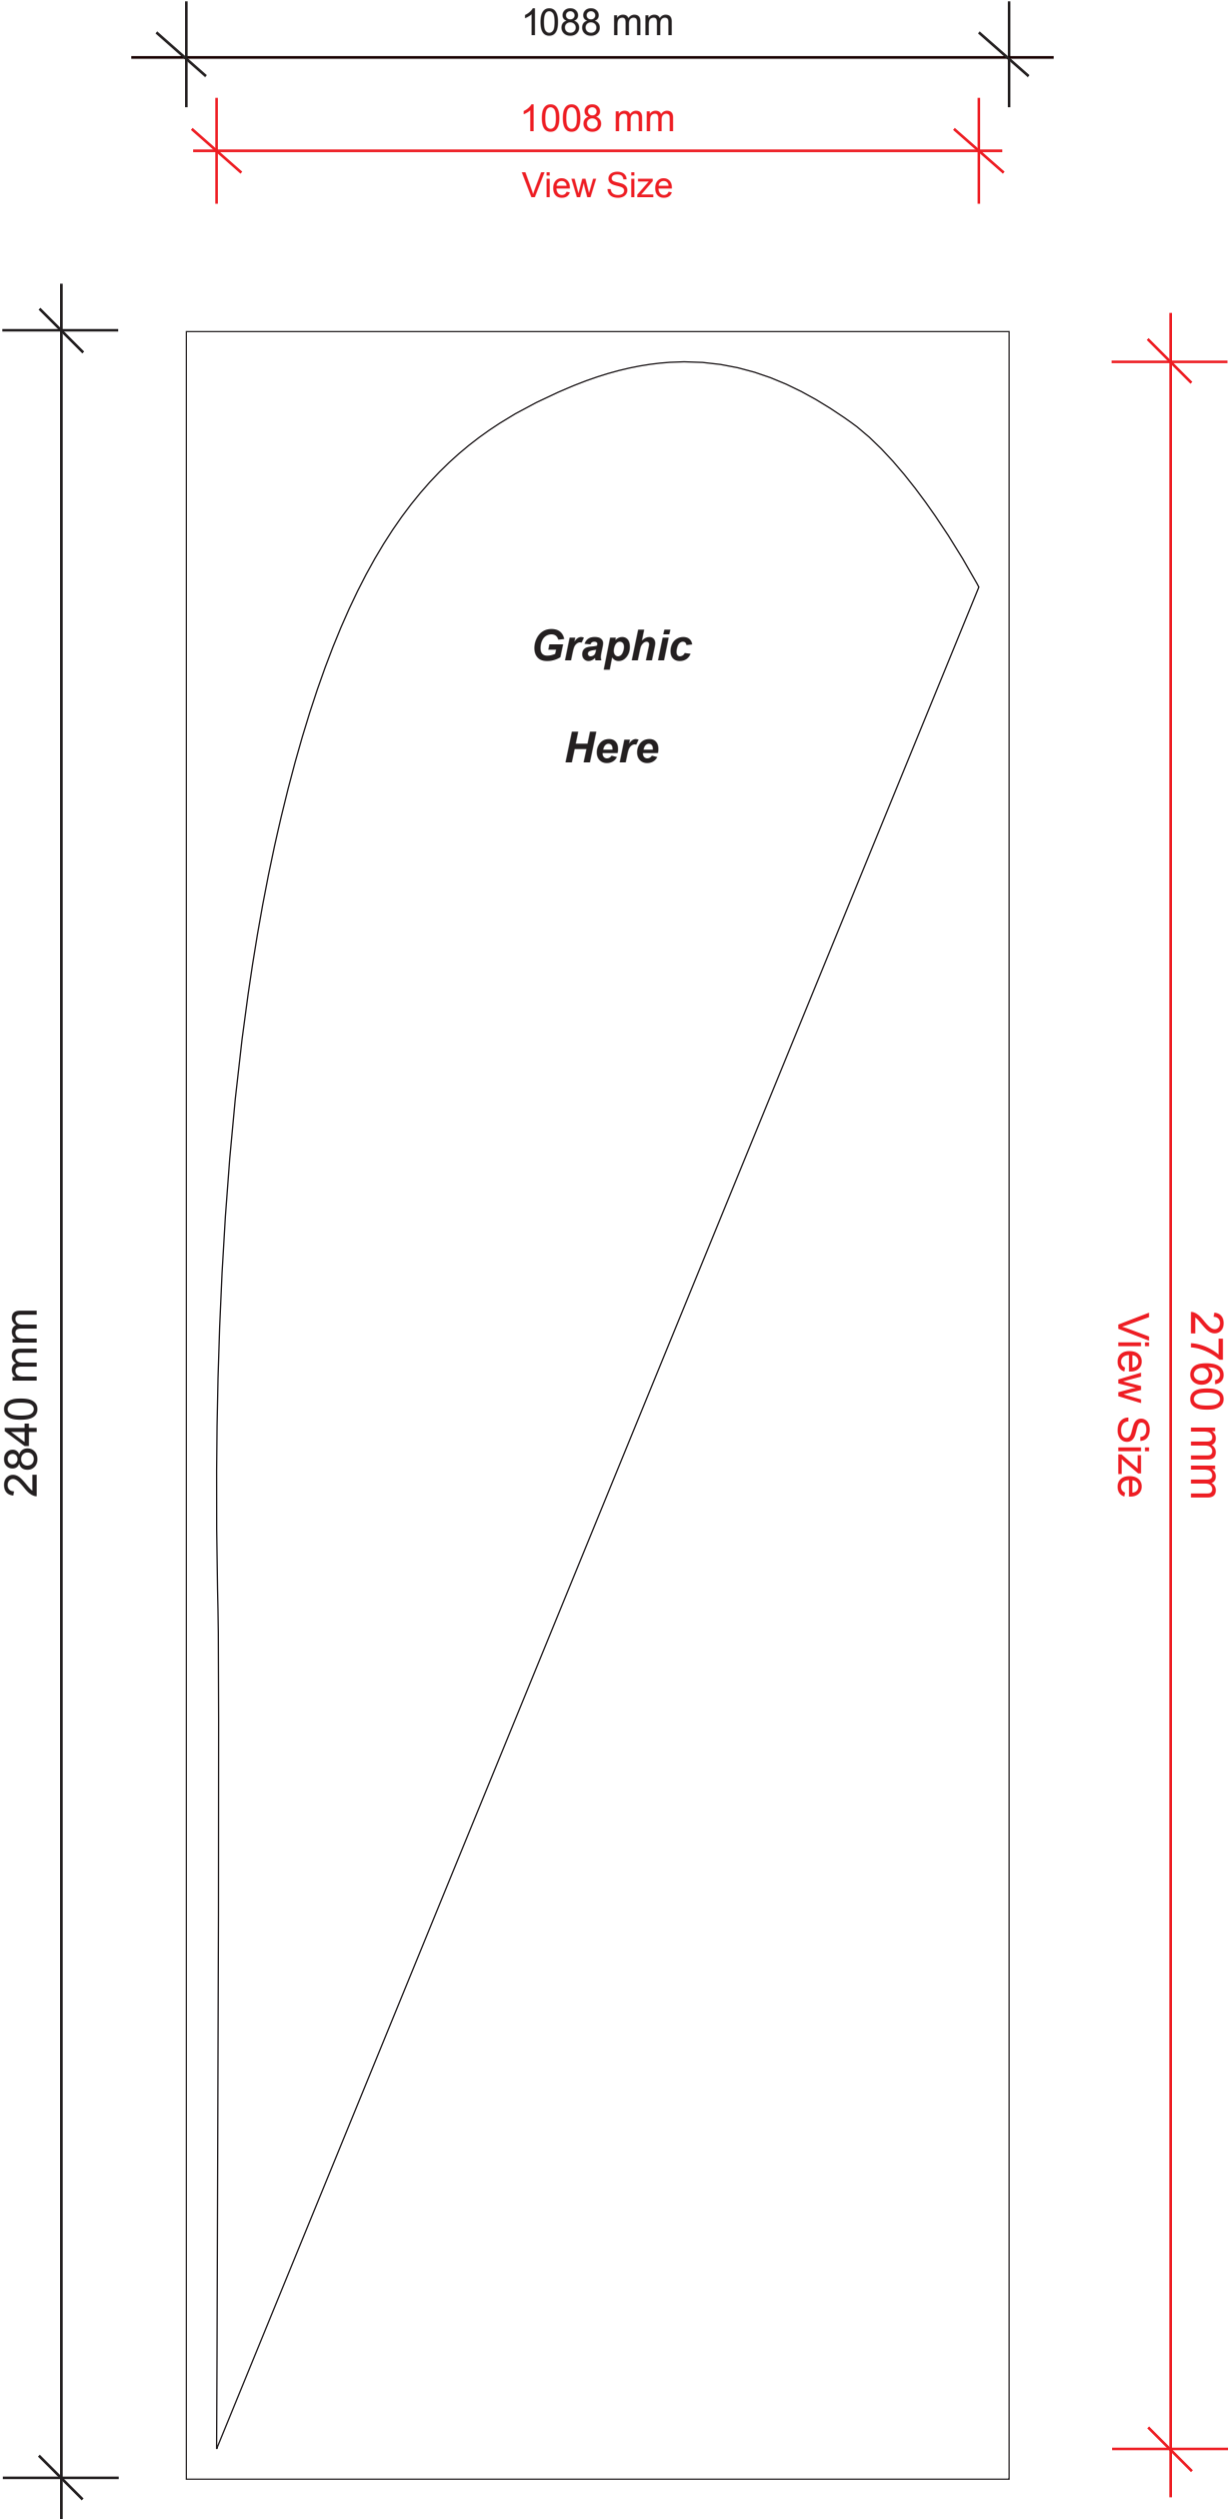

# S-OFB-TS2

View Size : 1008 mm x 2760 mm

# Flying Banner - Tear Drop Shape (Large)

Scale 1:10