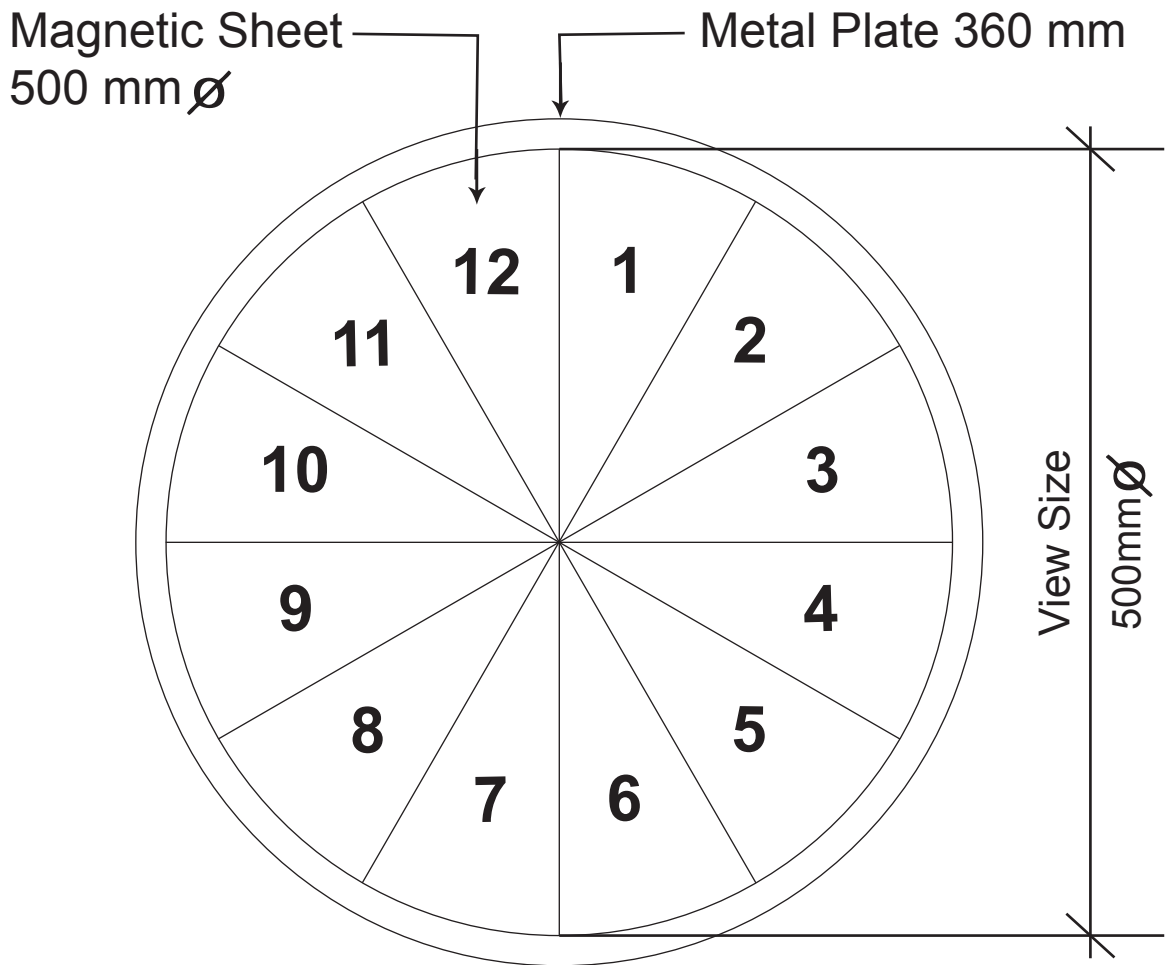

S-WF-03

Mid Wheel of Fortune

Graphic size : 500mm \varnothing , 12 parts or 24 parts

Scale 1:5

LS180 Mount on MMAG065 Magnetic Sheet