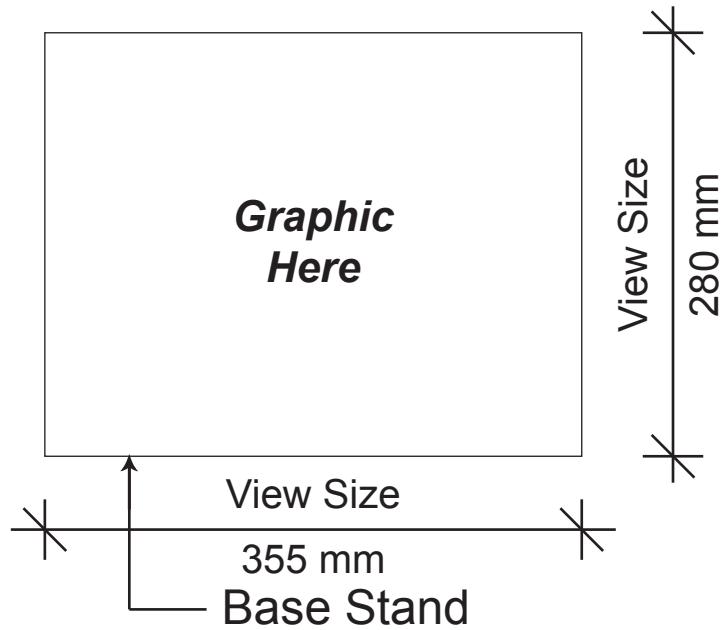

S-WF-03

Mid Wheel of Fortune

Graphic size : 500mm \varnothing , 12 parts or 24 parts

Scale 1:5

LS180 Mount on MMAG065 Magnetic Sheet